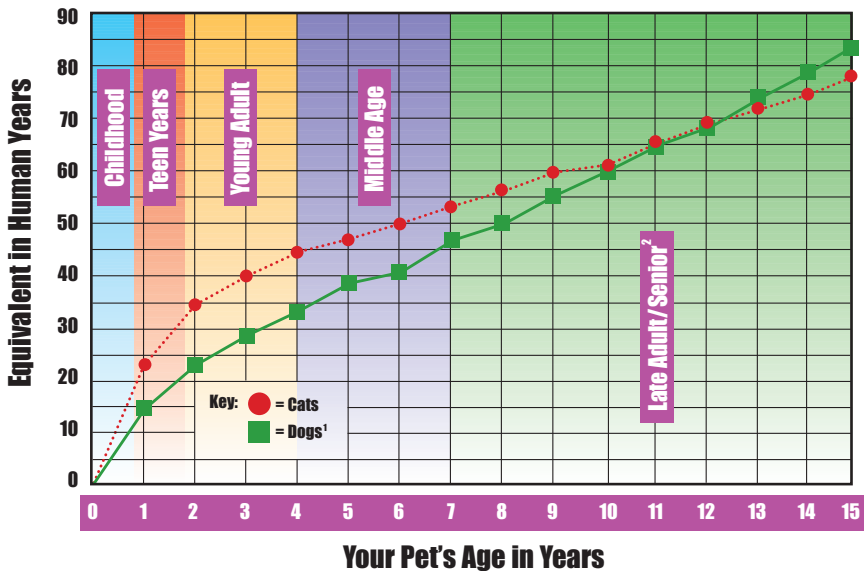

# Pets age faster than people.

<sup>1</sup>Based on a medium-sized dog weighing 21-50 lbs. Many other factors including weight and breed may influence the aging process.

<sup>2</sup>Some breeds are considered "senior" as early as seven years of age.